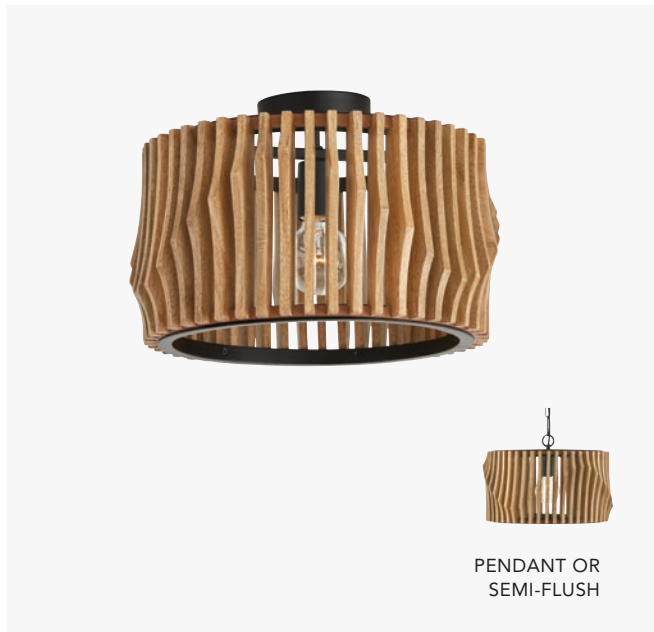

Flush + Semi-Flush

PENDANT OR
SEMI-FLUSH

ARCHER DUAL MOUNT

▲ **244632WK** *Light Wood and Matte Black*
16"W x 10.75"H
Hanging Height: 10.5"-136.75"
120" Chain; 180" Wire
Canopy: 5"W x 1"H
1 - 100 Watt E26 Medium
Handcrafted of Mango Wood
Natural Variation Will Occur
Convertible Dual Mount