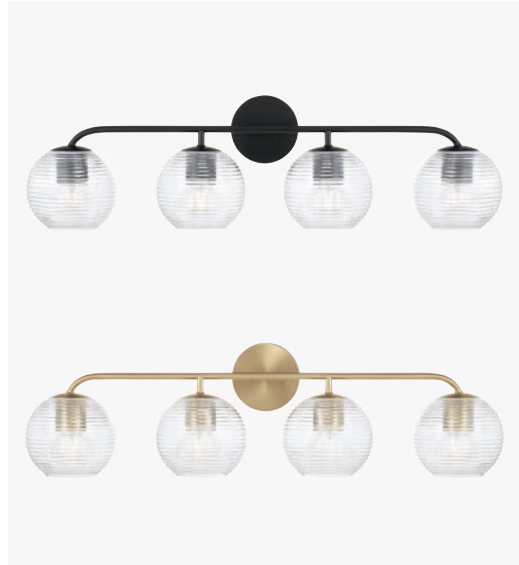

DOLAN 4-LIGHT VANITY

- ▲ **149941MB-544** *Matte Black*
- ▲ **149941MA-544** *Matte Brass*

33.5"W x 9.5"H x 7.75"E
Backplate: 5"W x 5"H x 1"E
Ctr/top: 2.5" Ctr/btm: 7"
4 - 100 Watt E26 Medium
Clear Ribbed Glass
Damp Rated