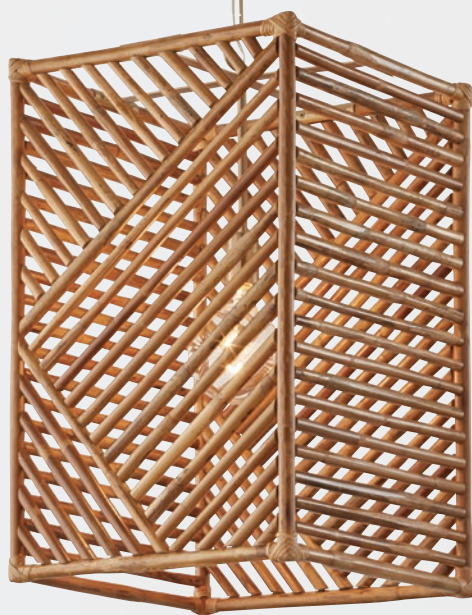

30"W x 21"H
 Hanging Height: 28"-72"
 Rods Included 6"(1), 12"(1) & 18"(1)L
 12" Chain; 120" Wire
 Canopy: 5"W x 0.75"H
 6 - 60 Watt E12 Candelabra

SOLEIL SCONCE

▲ **647411MA** *Matte Brass*
 6"W x 13"H x 3.75"E
 Backplate: 6"W x 13"H x 1"E
 Ctr/top: 6.5" Ctr/btm: 6.5"
 1 - 60 Watt E12 Candelabra
 Damp Rated
 Handcrafted of Bamboo
 Natural Variation Will Occur
 ADA

SOLEIL ISLAND

► **847431MA** *Matte Brass*
 35.5"W x 12.5"H x 9.5"E
 Hanging Height: 19.5" -65"
 Rods Included 6"(2), 12"(2) & 18"(2)
 12" Chain; 120" Wire
 Canopy: 4.5"W x 1"H x 18"L
 3 - 100 Watt E26 Medium
 Handcrafted of Bamboo
 Natural Variation Will Occur