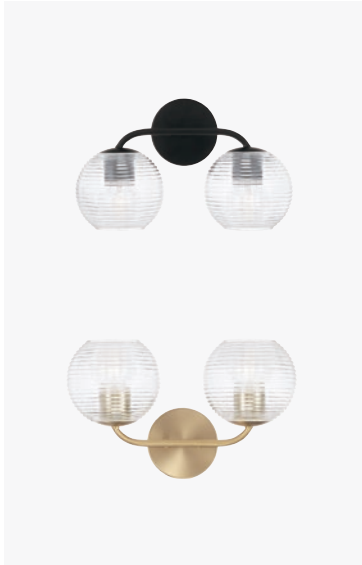

Vanity Lights

DOLAN 2-LIGHT VANITY

- ▲ **149921MB-544** *Matte Black*
- ▲ **149921MA-544** *Matte Brass*

15.5"W x 9.5"H x 7.75"E
Backplate: 5"W x 5"H x 1"E
Ctr/top: 2.5" Ctr/btm: 7"
2 - 100 Watt E26 Medium
Clear Ribbed Glass
Damp Rated