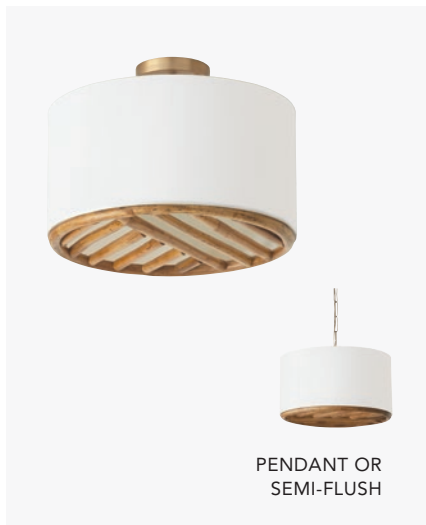

At the heart of form and function, Flush and Semi-Flush fixtures bring style to a central light source and draw the eye upward. Don't miss our dual mount pendants which can also be used as semi-flush fixtures.

Flush + Semi-Flush

PENDANT OR
SEMI-FLUSH

ARCHER DUAL MOUNT

▲ **244632WK** *Light Wood and Matte Black*
 16"W x 10.75"H
 Hanging Height: 10.5"-136.75"
 120" Chain; 180" Wire
 Canopy: 5"W x 1"H
 1 - 100 Watt E26 Medium
 Handcrafted of Mango Wood
 Natural Variation Will Occur
 Convertible Dual Mount

PENDANT OR
SEMI-FLUSH

WREN DUAL MOUNT

▲ **244131MA** *Matte Brass*
 16"W x 9.75"H
 Hanging Height: 12.5"-135.75"
 120" Chain; 180" Wire
 Canopy: 5"W x 1"H
 3 - 60 Watt E12 Candelabra
 Handcrafted of Rattan
 Natural Variation Will Occur
 Convertible Dual Mount