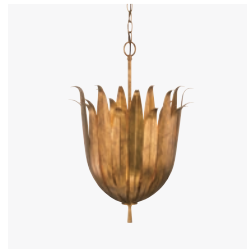

EDEN
pages 34-35