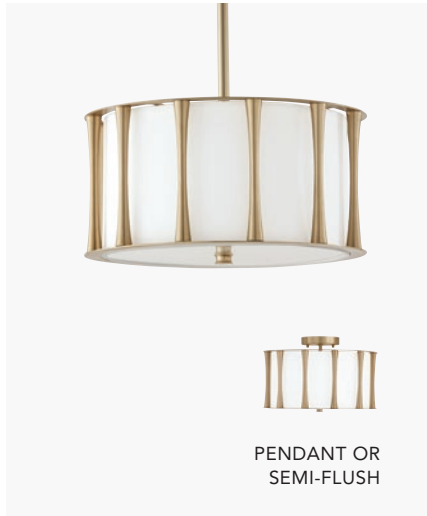

DASH DUAL MOUNT

▲ **250231AW** *Aged Brass and White*
 15.5"W x 9.5"H
 Hanging Height: 10.5"-60.5"
 Rods Included 6"(1), 12"(1) & 18"(1)L
 12" Chain; 120" Wire
 Canopy: 5"W x 0.75"H
 3 - 60 Watt E12 Candelabra
 White Metal Shade with Painted Aged Brass Interior
 Convertible Dual Mount

PENDANT OR
SEMI-FLUSH

Pendants + Foyers

PENDANT OR
SEMI-FLUSH

BODIE DUAL MOUNT

▲ 244631BN *Brushed Nickel*

15"W x 9"H
Hanging Height: 9.75"-61"
Rods Included 6"(1), 12"(1) & 18"(1)L
12" Chain; 120" Wire
Canopy: 5"W x 1"H
3 - 60 Watt E12 Candelabra
White Fabric Shade with Frosted Acrylic Diffuser
Convertible Dual Mount

PENDANT OR
SEMI-FLUSH

BODIE DUAL MOUNT

▲ 244631MA *Matte Brass*

15"W x 9"H
Hanging Height: 9.75"-61"
Rods Included 6"(1), 12"(1) & 18"(1)L
12" Chain; 120" Wire
Canopy: 5"W x 1"H
3 - 60 Watt E12 Candelabra
White Fabric Shade with Frosted Acrylic Diffuser
Convertible Dual Mount