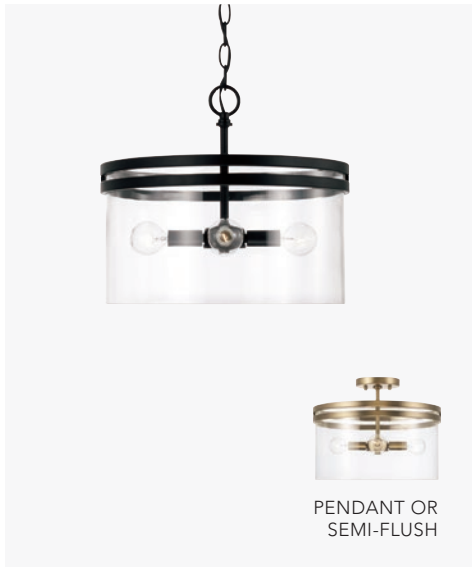

AGED BRASS, BRUSHED NICKEL OR MATTE BLACK