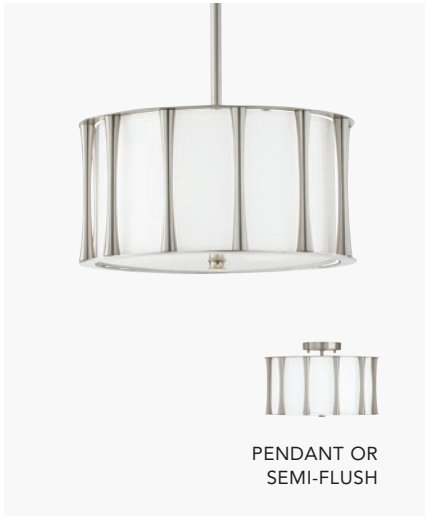

Pendants + Foyers

PENDANT OR
SEMI-FLUSH

BODIE DUAL MOUNT

▲ 244631BN *Brushed Nickel*

15"W x 9"H
Hanging Height: 9.75"-61"
Rods Included 6"(1), 12"(1) & 18"(1)L
12" Chain; 120" Wire
Canopy: 5"W x 1"H
3 - 60 Watt E12 Candelabra
White Fabric Shade with Frosted Acrylic Diffuser
Convertible Dual Mount