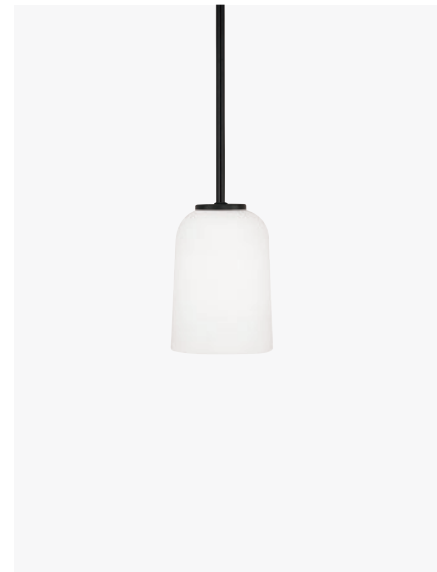

LAWSON PENDANT

- ▲ **348812MB-542** Matte Black
- **348812BN-542** Brushed Nickel
- **348812AD-542** Aged Brass

5"W x 6"H
Hanging Height: 12.75" -50.75"
Rods Included 6"(2) & 12"(2)
6" Chain; 72" Wire
Canopy: 5"W x 0.75"H
1 - 100 Watt E26 Medium
Soft White Glass