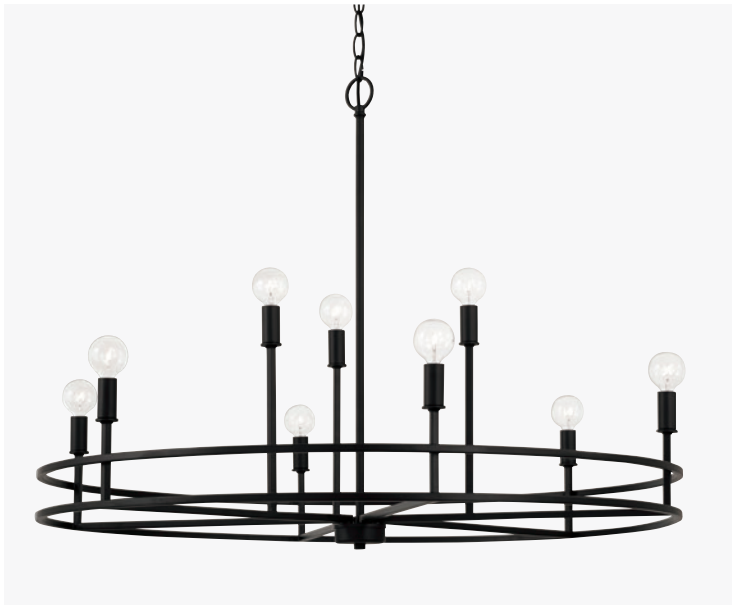

NEW WHITE GLASS AVAILABLE IN THESE FINISHES:

Matte Black (MB)

FULLER PENDANT

▲ **348711AD** *Aged Brass*
348711BN *Brushed Nickel*
348711MB *Matte Black*

9.25"W x 15"H
 Hanging Height: 18.5"-141"
 120" Chain; 144" Wire
 Canopy: 5"W x 0.75"H
 1 - 100 Watt E26 Medium
 Clear Glass

FULLER 9-LIGHT CHANDELIER

▲ **448791MB** *Matte Black*
448791AD *Aged Brass*
448791BN *Brushed Nickel*

34.75"W x 26"H
 Hanging Height: 29.5"-152"
 120" Chain; 144" Wire
 Canopy: 5"W x 0.75"H
 9 - 60 Watt E12 Candelabra