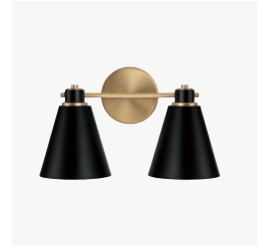

BRADLEY
pages 14-15