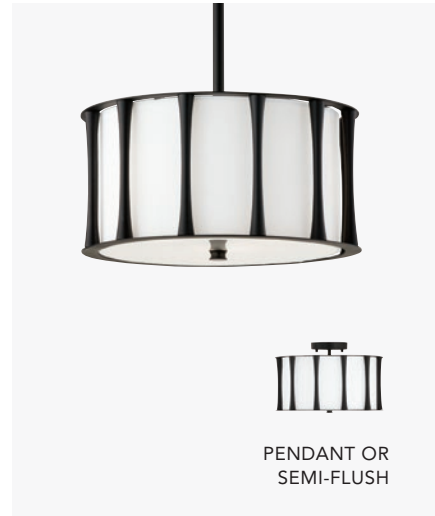

PENDANT OR
SEMI-FLUSH

BODIE DUAL MOUNT

▲ 244631MB *Matte Black*

15"W x 9"H
Hanging Height: 9.75"-61"
Rods Included 6"(1), 12"(1) & 18"(1)L
12" Chain; 120" Wire
Canopy: 5"W x 1"H
3 - 60 Watt E12 Candelabra
White Fabric Shade with Frosted Acrylic Diffuser
Convertible Dual Mount