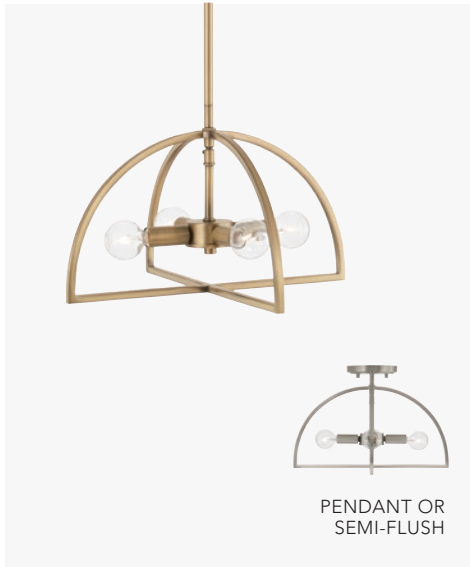

AGED BRASS, BRUSHED NICKEL OR MATTE BLACK

LAWSON DUAL MOUNT

- ◀ **248841AD** *Aged Brass*
- **248841MB** *Matte Black*
- **248841BN** *Brushed Nickel*

15"W x 9"H
Canopy: 5"W x 0.75"H
4 - 60 Watt E12 Candelabra
Convertible Dual Mount

LAWSON SCONCE

- ◀ **648811AD-542** *Aged Brass*
- **648811BN-542** *Brushed Nickel*
- **648811MB-542** *Matte Black*

5"W x 14"H x 6"E
Backplate: 5"W x 5"H x 0.75"E
Ctr/top: 9" Ctr/btm: 5"
1 - 100 Watt E26 Medium
Soft White Glass
Damp Rated