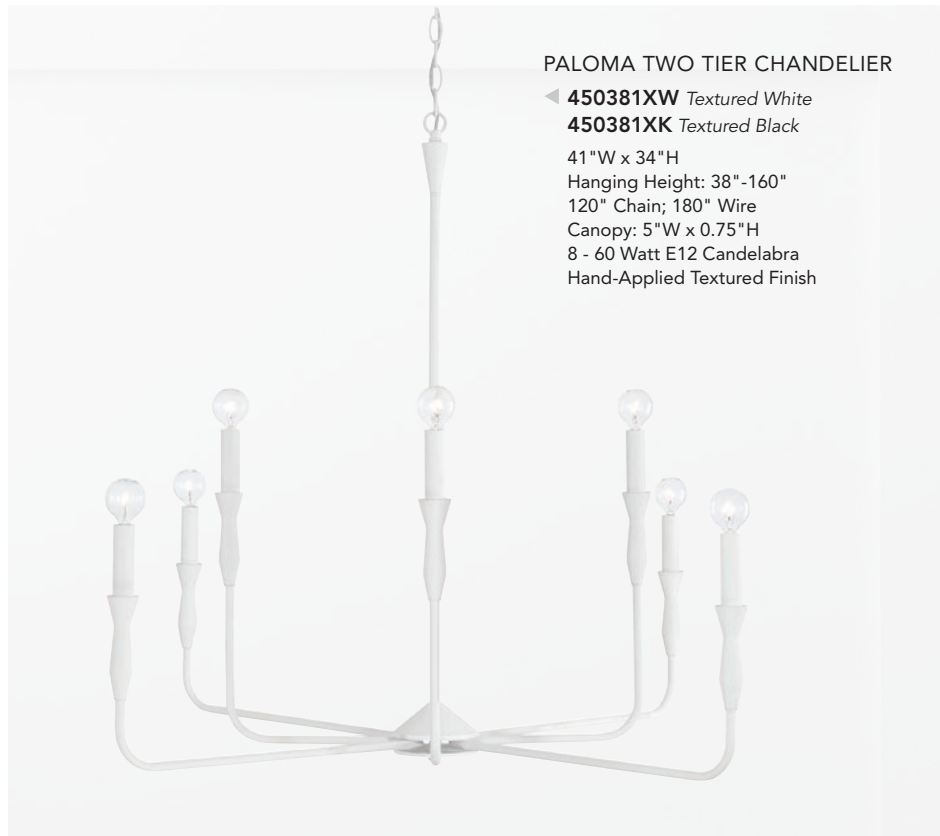

PALOMA TWO TIER CHANDELIER

- ◀ **450381XW** *Textured White*
- **450381XK** *Textured Black*
- 41"W x 34"H
- Hanging Height: 38"-160"
- 120" Chain; 180" Wire
- Canopy: 5"W x 0.75"H
- 8 - 60 Watt E12 Candelabra
- Hand-Applied Textured Finish