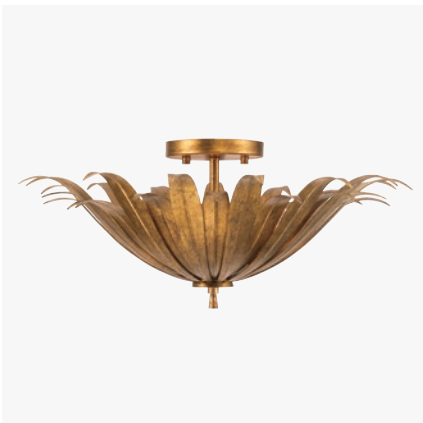

RYLANN FLUSH-MOUNT

◀ 225131MB-683 *Matte Black*

◀ 225131AD-683 *Aged Brass*

15"W x 7"H
3 - 60 Watt E26 Medium
White Fabric Bolt-On Shade
with White Glass Diffuser
Damp Rated