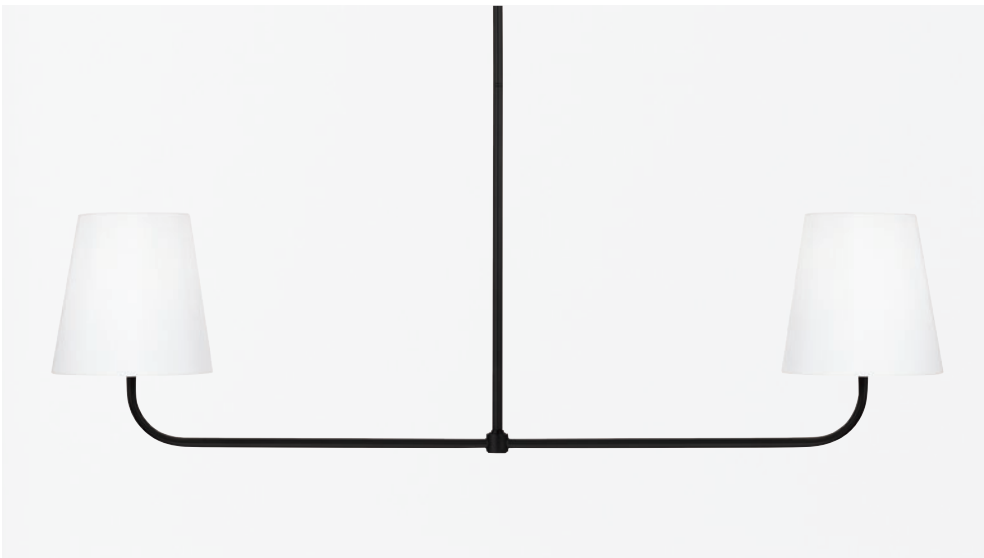

BRADLEY PENDANT

- ▲ **350112AW** *Aged Brass and White*
- 350112AB** *Aged Brass and Black*
- 15"W x 13.5"H
- Hanging Height: 20.25"-64.25"
- Rods Included 6"(1), 12"(1) & 18"(1)L
- 12" Chain; 120" Wire
- Canopy: 5"W x 0.75"H
- 1 - 100 Watt E26 Medium
- Metal Shade with White Interior

BRADLEY 2-LIGHT VANITY

- ◀ **150121AB** *Aged Brass and Black*
- 150121AW** *Aged Brass and White*
- 15"W x 9"H x 7.5"E
- Backplate: 5"W x 5"H x 1"E
- Ctr/top: 2.25" Ctr/btm: 6.75"
- 2 - 100 Watt E26 Medium
- Metal Shade with White Interior
- Damp Rated

BRADLEY 3-LIGHT VANITY

- ◀ **150131AW** *Aged Brass and White*
- 150131AB** *Aged Brass and Black*
- 24"W x 9"H x 7.5"E
- Backplate: 5"W x 5"H x 1"E
- Ctr/top: 2.25" Ctr/btm: 6.75"
- 3 - 100 Watt E26 Medium
- Metal Shade with White Interior
- Damp Rated

BRODY CHANDELIER

- ◀ **449461AD-706** Aged Brass
- 449461MB-706** Matte Black

47"W x 21.25"H
 Hanging Height: 24.75"-147.25"
 120" Chain; 180" Wire
 Canopy: 5"W x 0.75"H
 6 - 60 Watt E12 Candelabra
 White Fabric Stay-Straight Shade