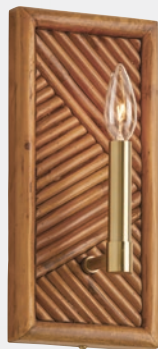

30"W x 21"H
 Hanging Height: 28"-72"
 Rods Included 6"(1), 12"(1) & 18"(1)L
 12" Chain; 120" Wire
 Canopy: 5"W x 0.75"H
 6 - 60 Watt E12 Candelabra

SOLEIL SCONCE

▲ **647411MA** *Matte Brass*
 6"W x 13"H x 3.75"E
 Backplate: 6"W x 13"H x 1"E
 Ctr/top: 6.5" Ctr/btm: 6.5"
 1 - 60 Watt E12 Candelabra
 Damp Rated
 Handcrafted of Bamboo
 Natural Variation Will Occur
 ADA