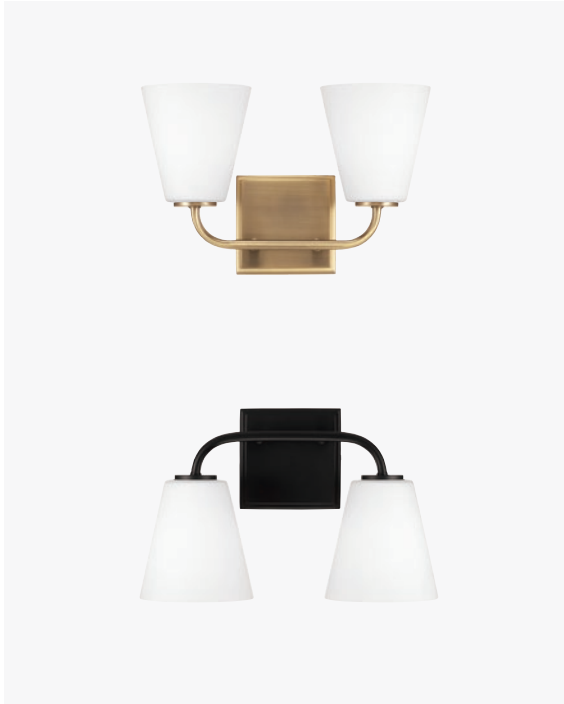

Vanity Lights

BRODY 2-LIGHT VANITY

- ▲ **149421AD-543** *Aged Brass*
- ▲ **149421MB-543** *Matte Black*

14.5"W x 9"H x 6.5"E
Backplate: 5"W x 5"H x 1"E
Ctr/top: 2.25" Ctr/btm: 6.75"
2 - 100 Watt E26 Medium
Soft White Glass
Damp Rated