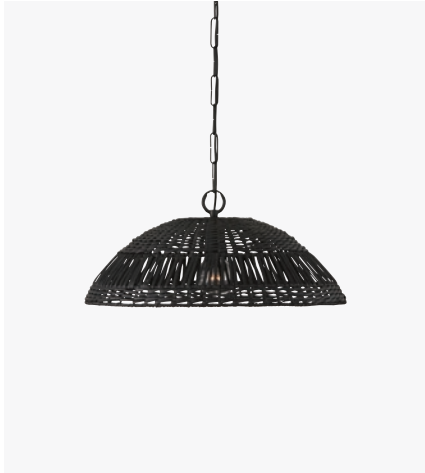

Pendants + Foyers

NAOMI SMALL PENDANT

- ▲ **347511MB** *Matte Black*
- ▲ **347511MA** *Matte Brass*
- ▲ **347511HH** *Chalk White*
- 21"W x 9.25"H
- Hanging Height: 12.75"-135.25"
- 120" Chain; 180" Wire
- Canopy: 5"W x 0.75"H
- 1 - 100 Watt E26 Medium
- Handcrafted of Rattan
- Natural Variation Will Occur

NAOMI MEDIUM PENDANT

- ▲ **347512MB** *Matte Black*
- ▲ **347512MA** *Matte Brass*
- ▲ **347512HH** *Chalk White*
- 13.75"W x 21"H
- Hanging Height: 24.5"-147"
- 120" Chain; 180" Wire
- Canopy: 5"W x 0.75"H
- 1 - 100 Watt E26 Medium
- Handcrafted of Rattan
- Natural Variation Will Occur

NAOMI LARGE PENDANT

- ▲ **347533MB** *Matte Black*
- ▲ **347533MA** *Matte Brass*
- ▲ **347533HH** *Chalk White*
- 24"W x 26.75"H
- Hanging Height: 30.25"-152.75"
- 120" Chain; 180" Wire
- Canopy: 5"W x 0.75"H
- 3 - 100 Watt E26 Medium
- Handcrafted of Rattan
- Natural Variation Will Occur