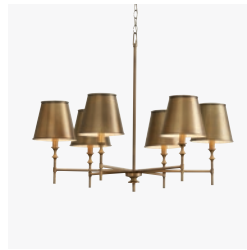

WELSLEY
pages 54-55

WHITNEY
pages 56-57

WREN
pages 58-59

ARCHER SMALL PENDANT

▲ **344613WK** *Light Wood and Matte Black*

8.75"W x 17.25"H
Hanging Height: 20.75"-143.25"
120" Chain; 180" Wire
Canopy: 5"W x 1"H
1 - 100 Watt E26 Medium
Handcrafted of Mango Wood
Natural Variation Will Occur